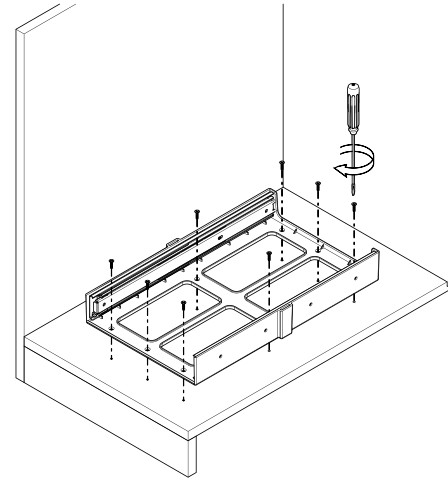

3.1

1x
4.8x9.5

4.1

4.2

- TELESKOPIK RAYLI ÇÖP KOVALARI MONTAJ ŞEMASI (SOL)
- WASTE BIN'S WITH TELESCOPIC RAIL MOUNTING INSTRUCTIONS (LEFT)

STARAX

1.1

S-2391-92-93-95-96-
S-2571-72-73-74-

1.2

1.3

8x
4x16

2.1

2.2

2x
4x16

3.1

1x
4.8x9.5