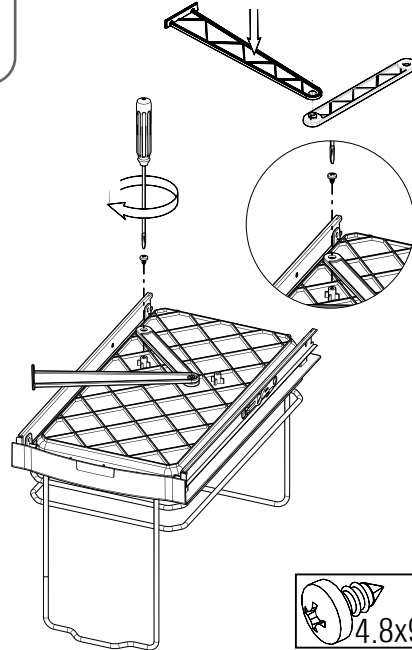

3.1

1x
4.8x9.5

4.1

4.2

- TELESKOPIK RAYLI ÇÖP KOVALARI MONTAJ ŞEMASI (SOL)
- WASTE BIN'S WITH TELESCOPIC RAIL MOUNTING INSTRUCTIONS (LEFT)

STARAX

1.1

S-2391-92-93-95-96-
S-2571-72-73-74-

1.2

1.3

8x
4x16

2.1

2.2

2x
4x16

3.1

1x
4.8x9.5