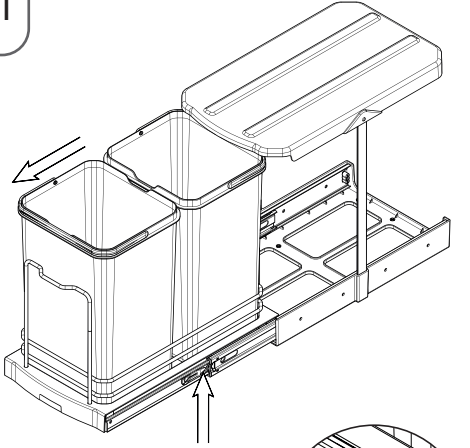

3.1

1x
4.8x9.5

4.1

4.2

- TELESKOPIK RAYLI ÇÖP KOVALARI MONTAJ ŞEMASI (SOL)
- WASTE BIN'S WITH TELESCOPIC RAIL MOUNTING INSTRUCTIONS (LEFT)

STARAX

1.1

S-2391-92-93-95-96-
S-2571-72-73-74-

1.2

1.3

8x
4x16

2.1

2.2

2x
4x16

3.1

1x
4.8x9.5