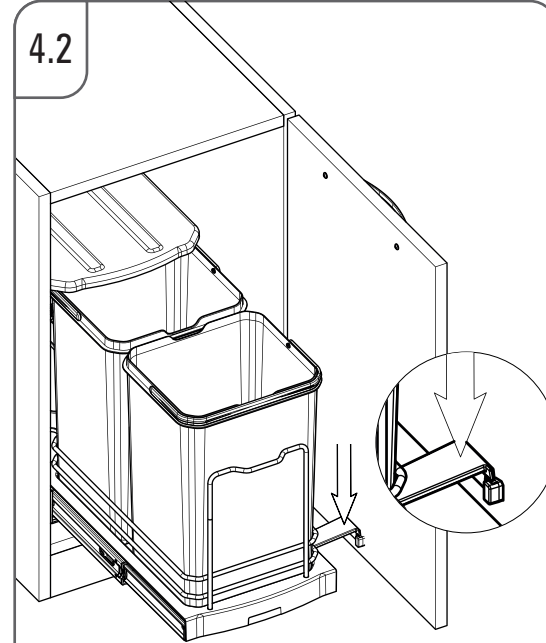

3.1

1x
4.8x9.5

4.1

4.2

- TELESKOPIK RAYLI ÇÖP KOVALARI MONTAJ ŞEMASI (SOL)
- WASTE BIN'S WITH TELESCOPIC RAIL MOUNTING INSTRUCTIONS (LEFT)

STARAX

1.1

S-2391-92-93-95-96-
S-2571-72-73-74-