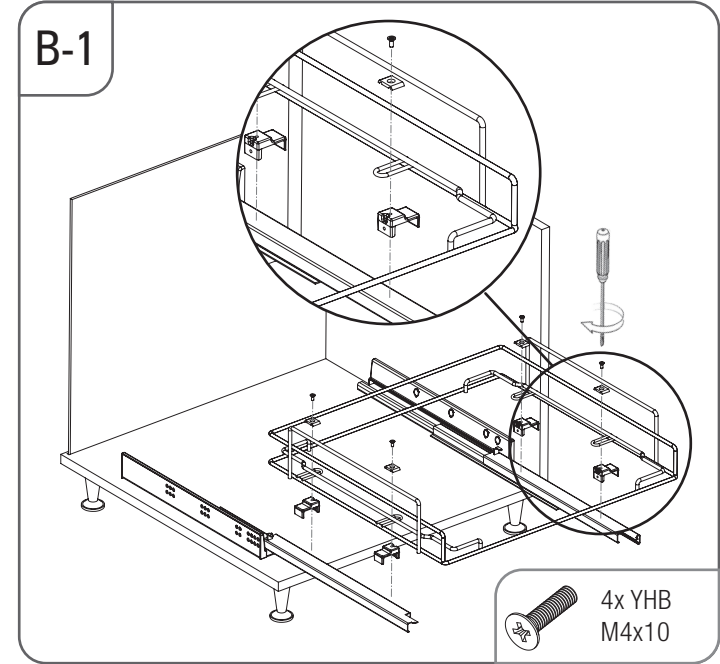

• KAPAĞA MONTE ÇİFT AÇILIM GİZLİ RAYLI TEPİLİ TABAKLIK - BARDAKLIK MONTAJ ŞEMASI

• PLATE - GLASS SHELF WITH TRAY, MOUNTED TO LID AND FULL EXTENSION UNDERMOUNT RAIL MOUNTING INSTRUCTIONS

STARAX

A-1

A-2

8x
Cover

8x
4x16

B-1

4x YHB
M4x10

C-1

4x YSB
M4x6

D-1

4x RYSB
M5x10

E-1