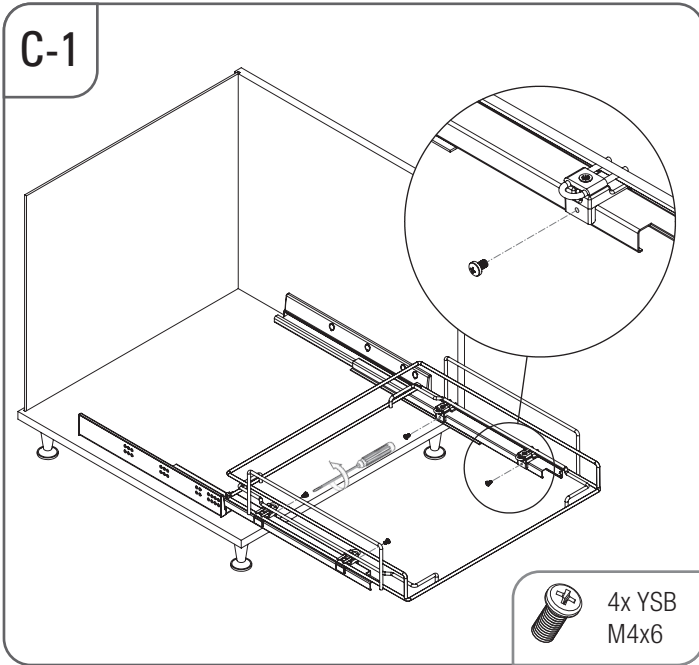

• KAPAĞA MONTE ÇİFT AÇILIM GİZLİ RAYLI TEPİLİ TABAKLIK - BARDAKLIK MONTAJ ŞEMASI

• PLATE - GLASS SHELF WITH TRAY, MOUNTED TO LID AND FULL EXTENSION UNDERMOUNT RAIL MOUNTING INSTRUCTIONS

STARAX

A-1

A-2

8x
Cover

8x
4x16

B-1

4x YHB
M4x10

C-1

4x YSB
M4x6

D-1

4x RYSB
M5x10

E-1