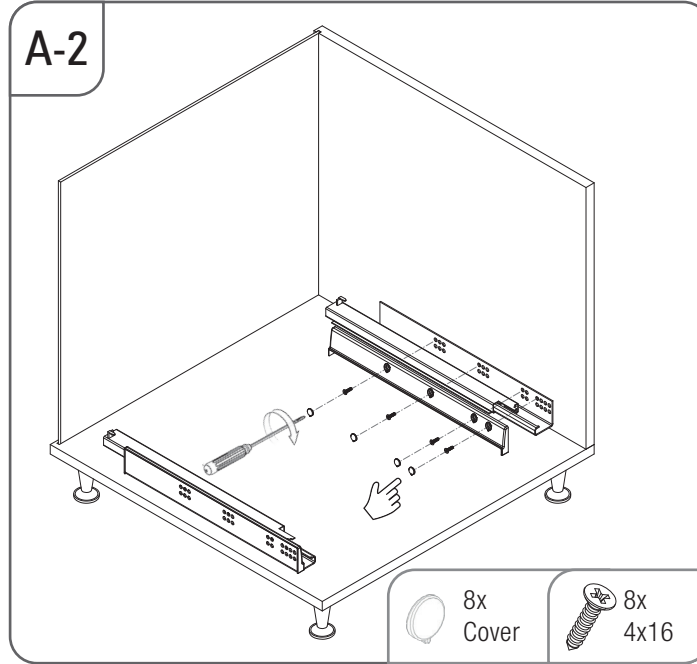

• KAPAĞA MONTE ÇİFT AÇILIM GİZLİ RAYLI TEPİLİ TABAKLIK - BARDAKLIK MONTAJ ŞEMASI

• PLATE - GLASS SHELF WITH TRAY, MOUNTED TO LID AND FULL EXTENSION UNDERMOUNT RAIL MOUNTING INSTRUCTIONS

STARAX

A-1

A-2

8x
Cover