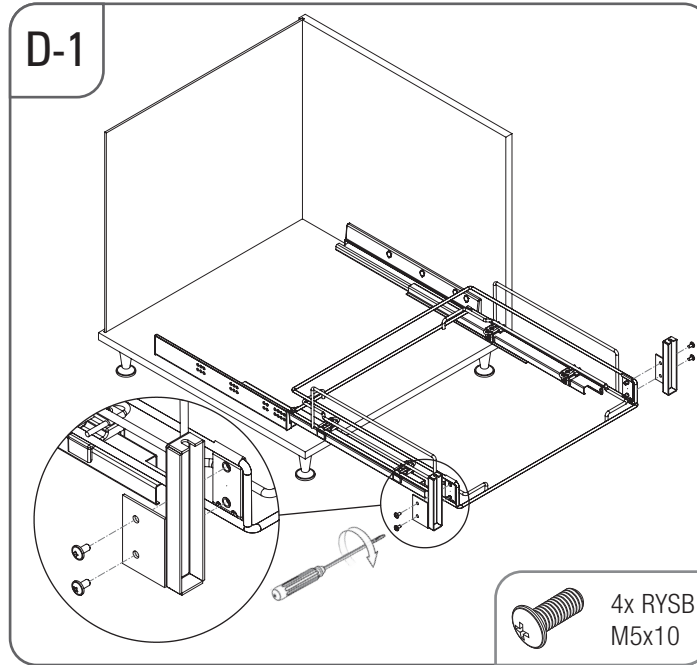

• KAPAĞA MONTE ÇİFT AÇILIM GİZLİ RAYLI TEPİLİ TABAKLIK - BARDAKLIK MONTAJ ŞEMASI

• PLATE - GLASS SHELF WITH TRAY, MOUNTED TO LID AND FULL EXTENSION UNDERMOUNT RAIL MOUNTING INSTRUCTIONS

STARAX

A-1

A-2

8x
Cover

8x
4x16

B-1

4x YHB
M4x10

C-1

4x YSB
M4x6

D-1

4x RYSB
M5x10

E-1