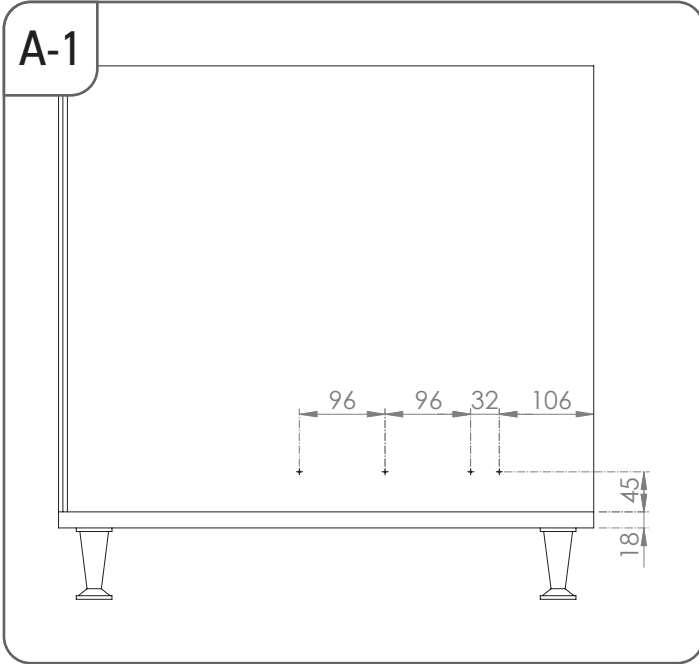

• KAPAĞA MONTE ÇİFT AÇILIM GİZLİ RAYLI TEPİLİ TABAKLIK - BARDAKLIK MONTAJ ŞEMASI

• PLATE - GLASS SHELF WITH TRAY, MOUNTED TO LID AND FULL EXTENSION UNDERMOUNT RAIL MOUNTING INSTRUCTIONS

STARAX

A-1

A-2

8x
Cover

8x
4x16

B-1

4x YHB
M4x10

C-1

4x YSB
M4x6

D-1

4x RYSB
M5x10

E-1