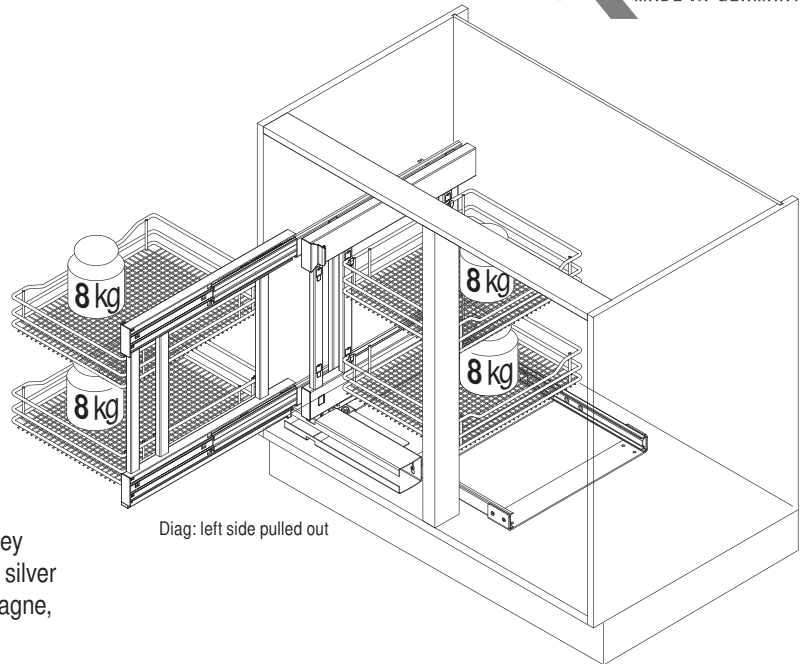

Load capacity of baskets:

- Front baskets 8 kg
- Rear baskets 8 kg