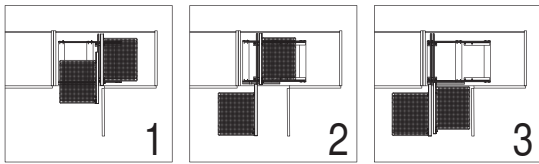

pull-out movement

Cabinet dimensions

- **External width:** min. 900 - 1200 mm
- **Door width:** min. 450 mm
- **Internal height:** min. 530 mm

Specifications

Full extension with damping

- **Fitting:** RAL 9006 silver (clear coat), RAL 9010 white, champagne, lava grey
- **Baskets:** Chrome (except Planero), RAL 9006 silver (clear coat), RAL 9010 white, champagne, lava grey