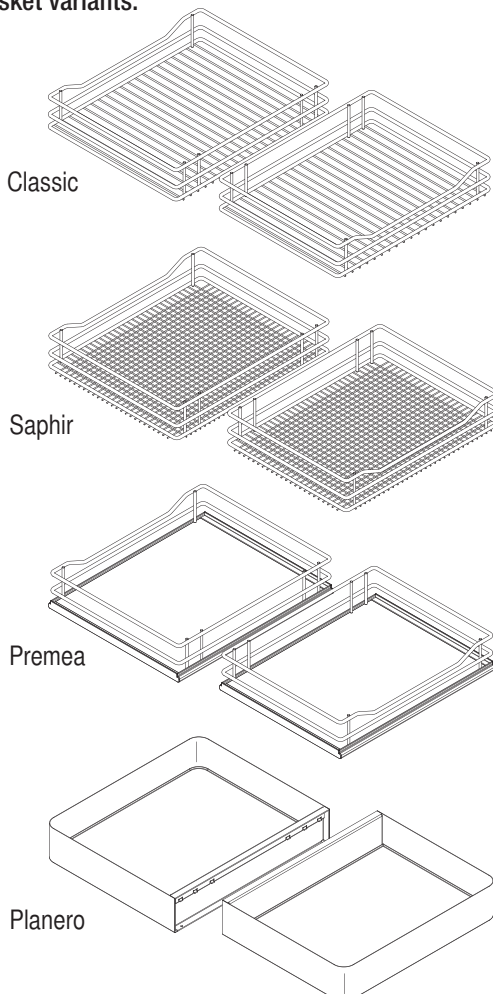

Basket variants: